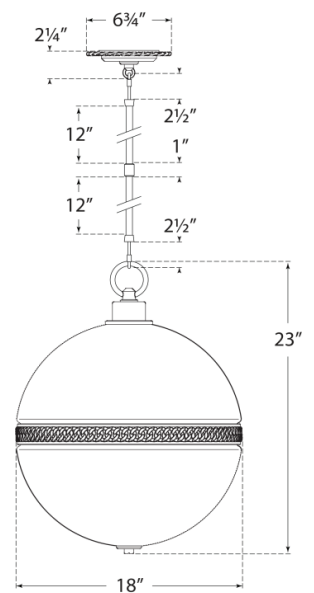

# Hendricks Large Globe Pendant

Natural Brass with White Glass

- Socket: 4 - E12 Candelabra
- Wattage: 4 - 60 C11
- Weight: 26 Pounds
- Min. Custom Height: 27"
- Fixture Height: 23"
- Note: Custom Height Available

## Measurements

RL 5402NB-WG

18"W x 55"H x 6.75" Round Canopy | 45.7W x 139.7H x 17.1 CM

RALPH LAUREN