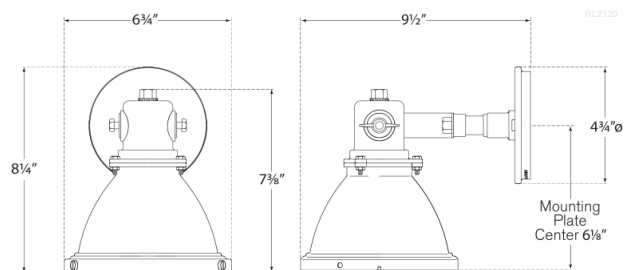

Discover a variety of options on RalphLauren.com/Home

Fulton Small Sconce

Polished Nickel

- Socket: E26 Keyless
- Wattage: 75 A19
- Weight: 3 Pounds
- Extension: 9.25"

Measurements

RL 2120PN-PN

6.75"W x 8.25"H x 4.25" Round Backplate | 17.1W x 20.9H x 10.7 CM