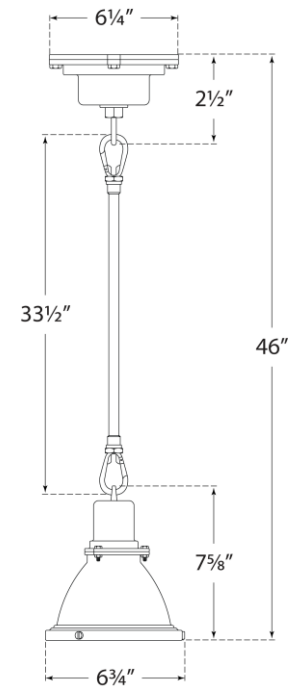

TEAR SHEET

Fulton Mini Pendant

Item # RL 5119IS-IS

Designer: Ralph Lauren

O/A Height: 46.5"

Fixture Height: 8"

Min. Custom Height: 18"

Width: 6.75"

Canopy: 6.25" Round

Finishes: IS, PN

Shade Treatments: BK, IS, PN, WT

Socket: E26 Keyless

Wattage: 60 A19

Weight: 7 Pounds

Note: Custom Height Available

RALPH LAUREN