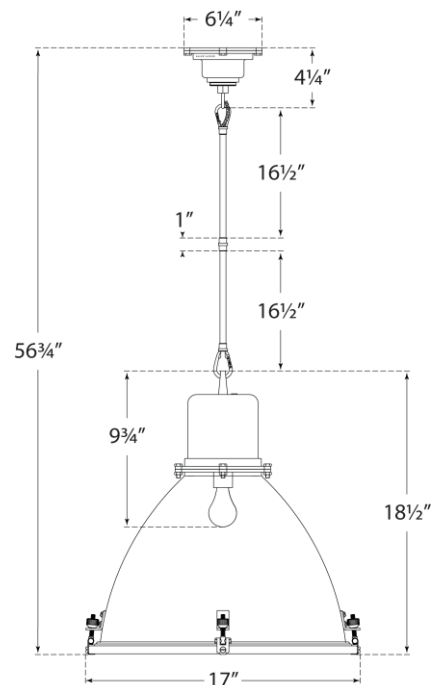

Discover a variety of options on [RalphLauren.com/Home](https://www.RalphLauren.com/Home)

Fulton Medium Pendant

Polished Nickel

- Socket: E26 Keyless
- Wattage: 75 A19
- Weight: 16 Pounds
- Min. Custom Height: 29"
- Fixture Height: 18.5"
- Note: Custom Height Available

Measurements

RL 5121PN-PN

17"W x 56.75"H x 6.25" Round Canopy | 43.1W x 144.1H x 15.8 CM

RALPH LAUREN