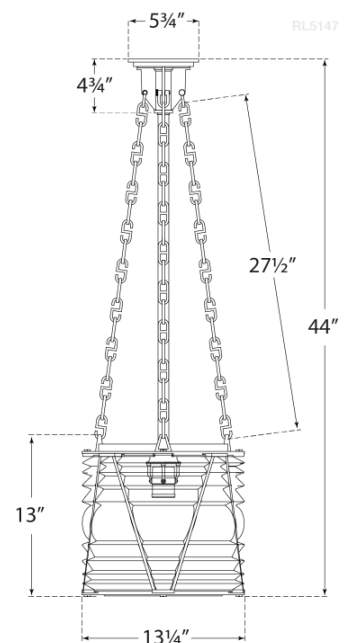

# Chatham Small Lantern

Polished Nickel with Clear Glass

- Socket: E26 Keyless
- Wattage: 60 T10
- Weight: 44 Pounds
- Fixture Height: 12.75"
- Min. Custom Height: 27"

## Measurements

RL 5147PN-CG

13.25"W x 44"H x 5.75" Round Canopy | 33.6W x 111.7H x 14.6 CM

RALPH LAUREN