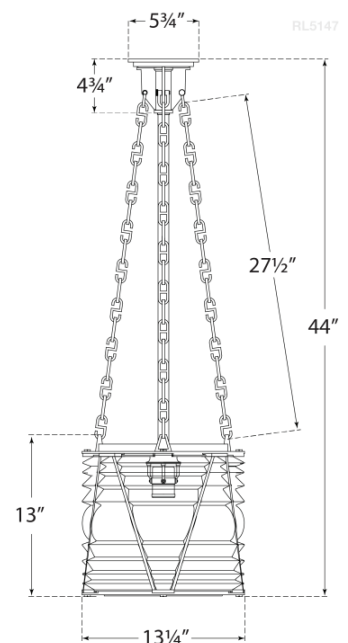

Discover a variety of options on [RalphLauren.com/Home](https://www.RalphLauren.com/Home)

Chatham Small Lantern

Natural Brass with Clear Glass

- Socket: E26 Keyless
- Wattage: 60 T10
- Weight: 44 Pounds
- Fixture Height: 12.75"
- Min. Custom Height: 27"

Measurements

RL 5147NB-CG

13.25"W x 44"H x 5.75" Round Canopy | 33.6W x 111.7H x 14.6 CM

RALPH LAUREN