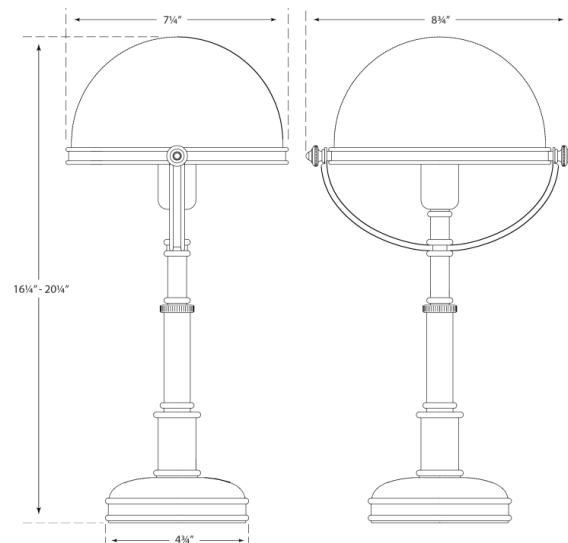

## Natural Brass

- Socket: E12 Candelabra w/ Dimmer on Base
- Wattage: 60 B11
- Weight: 7 Pounds
- Min. Custom Height: 16.25"

## Measurements

RL 3805NB

8.75"W x 20.25"H x 4.75" Round Base | 22.2W x 51.4H x 12 CM

RALPH LAUREN