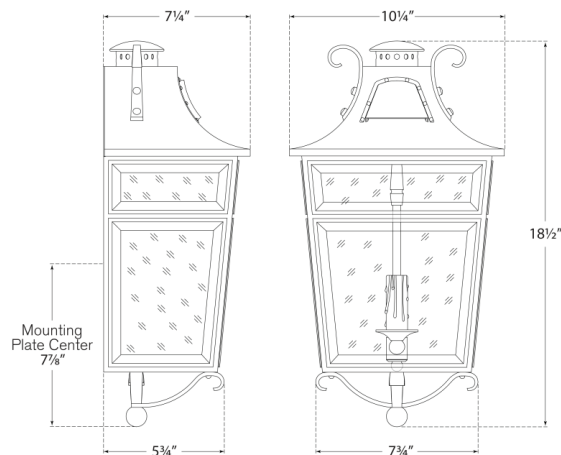

# Carrington Small Wall Lantern

French Rust with Clear Glass

- Socket: E12 Candelabra
- Wattage: 60 C11
- Weight: 11 Pounds
- Extension: 7.25"
- Backplate: 9" x 11" Rectangle

## Measurements

RL 2732FR-CG

10.25"W x 18.5"H | 26W x 46.9H CM

RALPH LAUREN