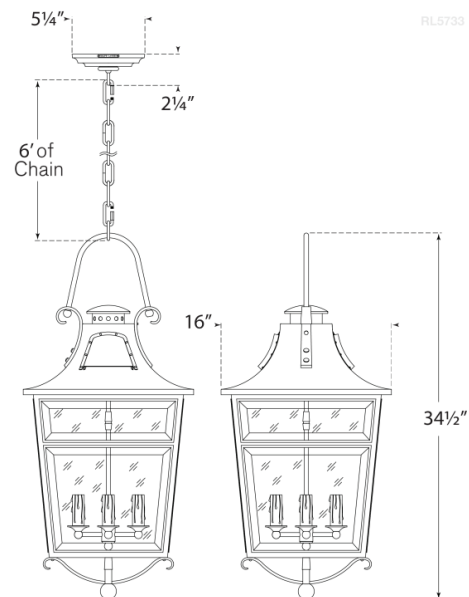

Discover a variety of options on [RalphLauren.com/Home](https://www.RalphLauren.com/Home)

Carrington Small Lantern

French Rust with Clear Glass

- Socket: 4 - E12 Candelabra
- Wattage: 4 - 60 C11
- Weight: 36 Pounds

Measurements

RL 5733FR-CG

16"W x 34.5"H x 5.25" Square Canopy | 40.6W x 87.6H x 13.3 CM

RALPH LAUREN