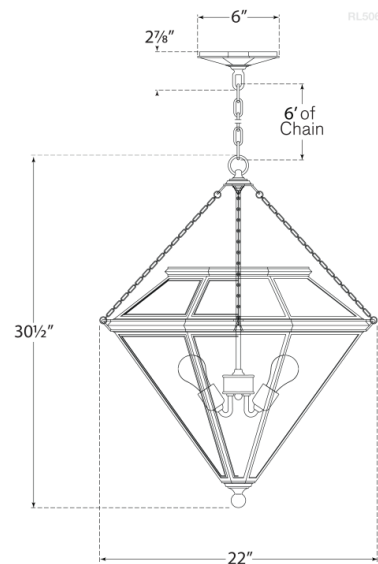

Discover a variety of options on [RalphLauren.com/Home](https://www.RalphLauren.com/Home)

Cannes Pendant

Polished Nickel with White Glass

- Socket: 4 - E26 Keyless
- Wattage: 4 - 40 A19
- Weight: 29 Pounds

Measurements

RL 5060PN-WG

22"W x 30.5"H x 6" Octagon Canopy | 55.8W x 77.4H x 15.2 CM

RALPH LAUREN