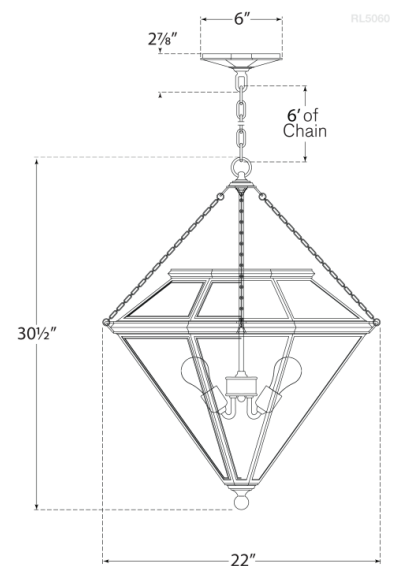

Discover a variety of options on [RalphLauren.com/Home](https://www.RalphLauren.com/Home)

Cannes Pendant

Bronze with White Glass

- Socket: 4 - E26 Keyless
- Wattage: 4 - 40 A19
- Weight: 29 Pounds

Measurements

RL 5060BZ-WG

22"W x 30.5"H x 6" Octagon Canopy | 55.8W x 77.4H x 15.2 CM

RALPH LAUREN