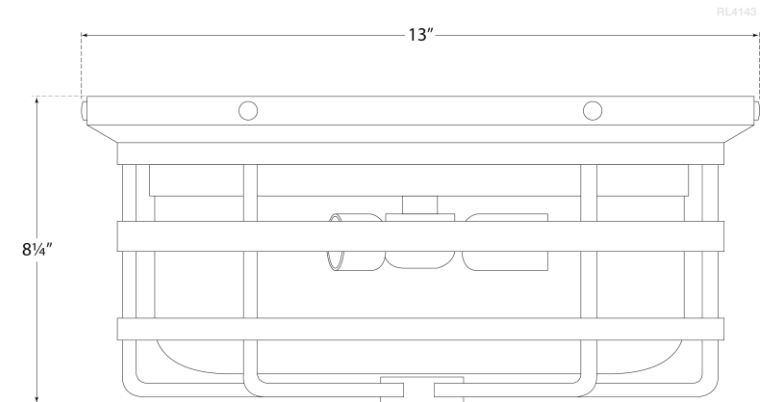

## Crosby Flush Mount

Item # RL 4143PN-WG

Designer: Ralph Lauren

Height: 8.25"

Width: 13"

Finishes: AI, PN

Glass Options: CG, WG

Socket: 2 - E26 Keyless

Wattage: 2 - 60 A19

Weight: 11 Pounds