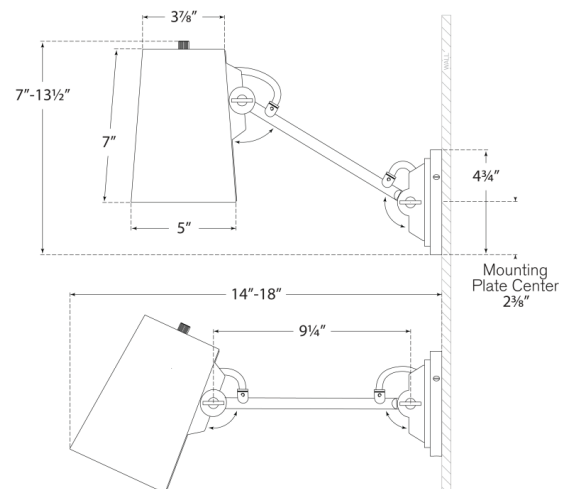

Discover a variety of options on RalphLauren.com/Home

Benton Single Library Sconce

Polished Nickel with Chocolate Leather Shade

- Socket: E26 On/Off
- Wattage: 40 A19
- Weight: 4 Pounds
- Min. Custom Height: 7"
- Extension: 14" - 18"

Measurements

RL 2452PN-CHC

5"W x 13.5"H x 4.75" Round Backplate | 12.7W x 34.2H x 12 CM

RALPH LAUREN