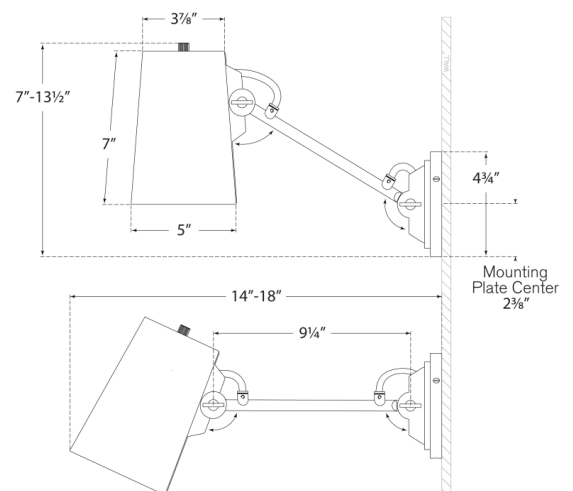

Discover a variety of options on [RalphLauren.com/Home](https://www.RalphLauren.com/Home)

Benton Single Library Sconce

Natural Brass with Navy Leather Shade

- Socket: E26 On/Off
- Wattage: 40 A19
- Weight: 4 Pounds
- Min. Custom Height: 7"
- Extension: 14" - 18"

Measurements

RL 2452NB-NVY

5"W x 13.5"H x 4.75" Round Backplate | 12.7W x 34.2H x 12 CM

RALPH LAUREN