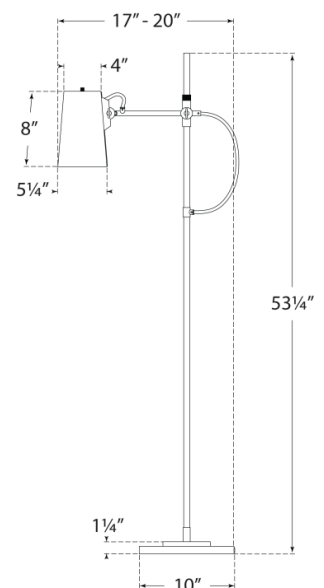

# Benton Adjustable Floor Lamp

Natural Brass with Saddle Leather Shade

- Socket: E26 On/Off
- Wattage: 40 A19
- Weight: 22 Pounds
- Extension: 17" - 20"

## Measurements

RL 1450NB-SDL

10"W x 53.25"H x 10" Round Base | 25.4W x 135.2H x 25.4 CM

RALPH LAUREN