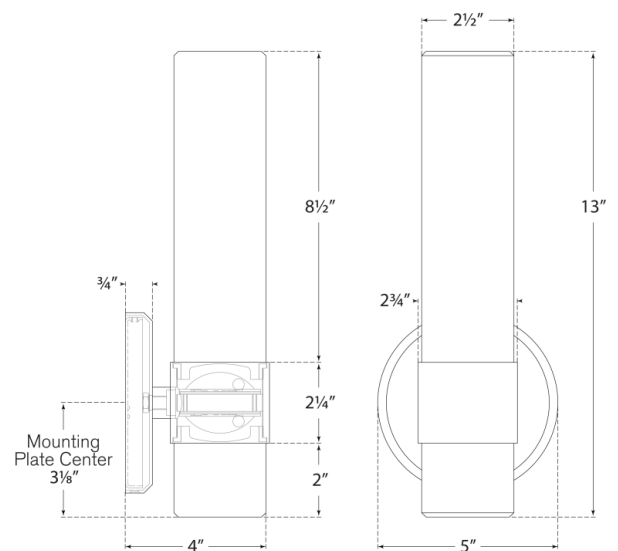

Discover a variety of options on [RalphLauren.com/Home](https://www.RalphLauren.com/Home)

Barton Single-Arm Sconce

Bronze with Etched Crystal

- Socket: Dedicated LED
- Wattage: 9w (1000lm)
- Weight: 7 Pounds
- Extension: 4"

Measurements

RL 2035BZ-EC

5"W x 13"H x 5" Round Backplate | 12.7W x 33H x 12.7 CM

RALPH LAUREN