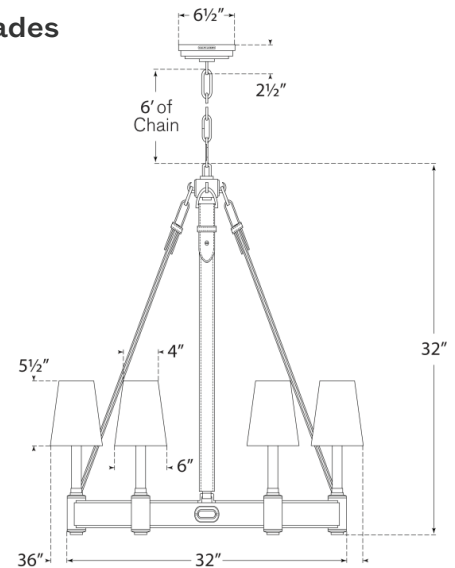

Discover a variety of options on [RalphLauren.com/Home](https://www.RalphLauren.com/Home)

Riley Medium Ring Chandelier

Natural Brass and Saddle Leather with Leather-Trimmed Linen Shades

- Socket: 6 - E12 Candelabra
- Wattage: 6 - 40 B11
- Weight: 29 Pounds
- Shade Details: 4" x 6" x 5.5"

Measurements

RL 5610NB/SDL-L

36"W x 32"H x 6.5" Round Canopy | 91.4W x 81.2H x 16.5 CM

RALPH LAUREN