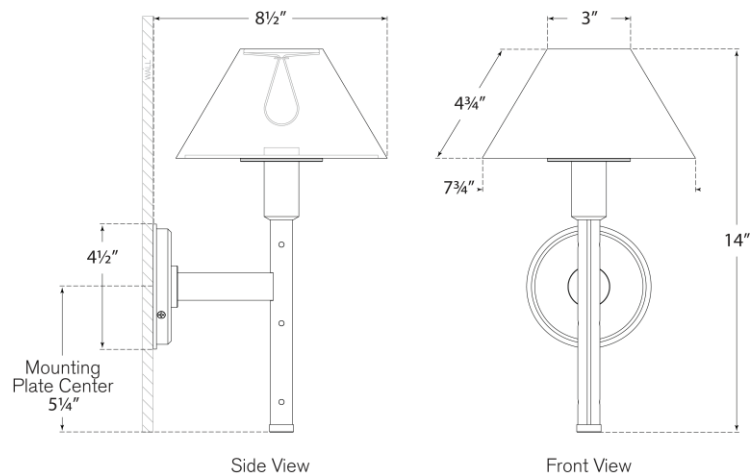

Discover a variety of options on [RalphLauren.com/Home](https://www.RalphLauren.com/Home)

Radford Small Sconce

Natural Brass and Natural Rift Oak with Linen Shade

- Socket: E12 Candelabra
- Wattage: 25 B11
- Weight: 4 Pounds
- Extension: 8.5"
- Backplate: 4.5" Round
- Shade Details: 3" x 7.75" x 4.75"

Measurements

RL 2570NB/NRO-L

7.75"W x 14"H | 19.6W x 35.5H CM

RALPH LAUREN