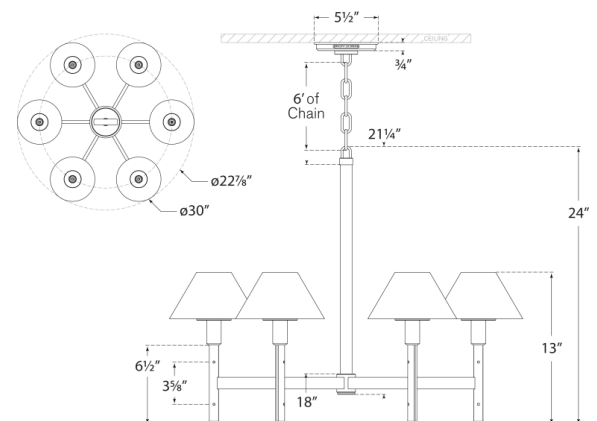

# Radford Medium Chandelier

Polished Nickel and Black Ebony with Linen Shades

- Socket: 6 - E12 Candelabra
- Wattage: 6 - 25 B11
- Weight: 15 Pounds
- Shade Details: 3" x 7.75" x 4.75"

## Measurements

RL 5571PN/BKE-L

30"W x 24"H x 5.5" Round Canopy | 76.2W x 60.9H x 13.9 CM

RALPH LAUREN