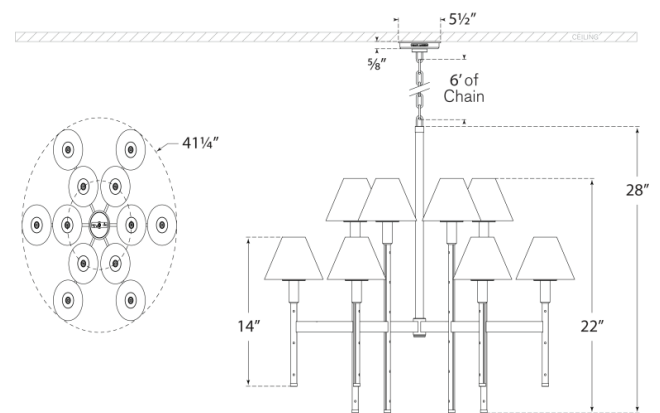

# Radford Large 2-Tier Chandelier

Polished Nickel and Black Ebony with Linen Shades

- Socket: 12 - E12 Candelabra
- Wattage: 12 - 25 B11
- Weight: 40 Pounds
- Shade Details: 3" x 7.75" x 4.75"

## Measurements

RL 5572PN/BKE-L

41.25"W x 28"H x 5.5" Round Canopy | 104.7W x 71.1H x 13.9 CM

Top View

Front View

RALPH LAUREN