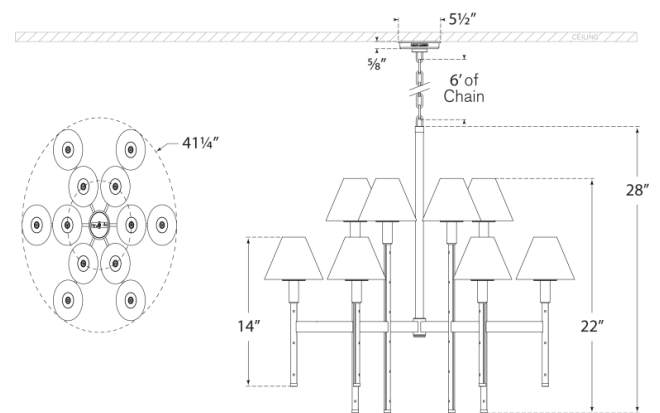

# Radford Large 2-Tier Chandelier

Natural Brass and Natural Rift Oak with Linen Shades

- Socket: 12 - E12 Candelabra
- Wattage: 12 - 25 B11
- Weight: 40 Pounds
- Shade Details: 3" x 7.75" x 4.75"

## Measurements

RL 5572NB/NRO-L

41.25"W x 28"H x 5.5" Round Canopy | 104.7W x 71.1H x 13.9 CM

Top View

Front View