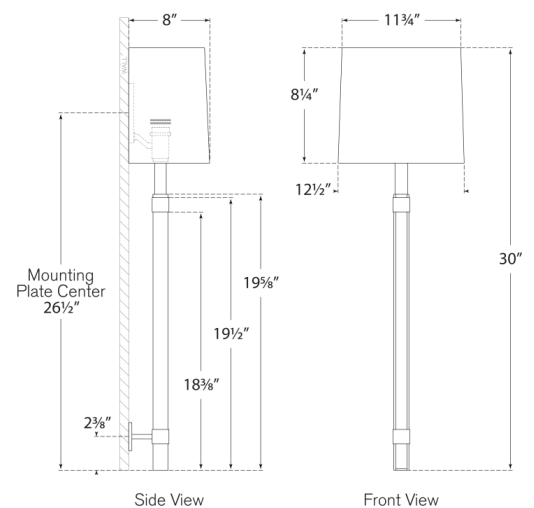

Discover a variety of options on [RalphLauren.com/Home](https://www.RalphLauren.com/Home)

Mitchell Tail Sconce

Polished Nickel and Black Ebony with Linen Shade

- Socket: E26 Keyless
- Wattage: 40 A19
- Weight: 7 Pounds
- Extension: 8"
- Backplate: 4.25" Square
- Shade Details: 11.75" x 12.5" x 8.25"

Measurements

RL 2590PN/BKE-L

12.5"W x 30"H | 31.7W x 76.2H CM

RALPH LAUREN