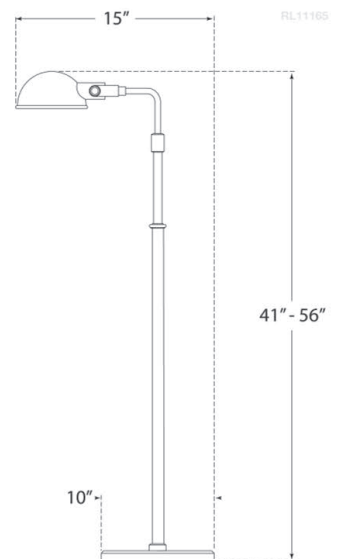

## Natural Brass

- Socket: E26 On-Off
- Wattage: 60 A19
- Weight: 16 Pounds
- Extension: 15"
- Min. Custom Height: 41"

## Measurements

RL11165BN

10"W x 56"H x 10" Round Base | 25.4W x 142.2H x 25.4 CM

RALPH LAUREN