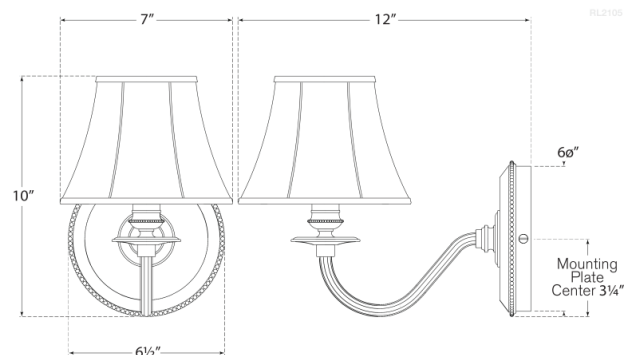

Discover a variety of options on [RalphLauren.com/Home](https://www.RalphLauren.com/Home)

Aymeline Single Sconce

Butler's Silver with Silk Shade

- Socket: E12 Candelabra
- Wattage: 60 B11
- Weight: 5 Pounds
- Extension: 12"
- Shade Details: 4" x 7" x 5.5"

Measurements

RL 2105BS-S

7"W x 10"H x 6" Round Backplate | 17.7W x 25.4H x 15.2 CM

RALPH LAUREN