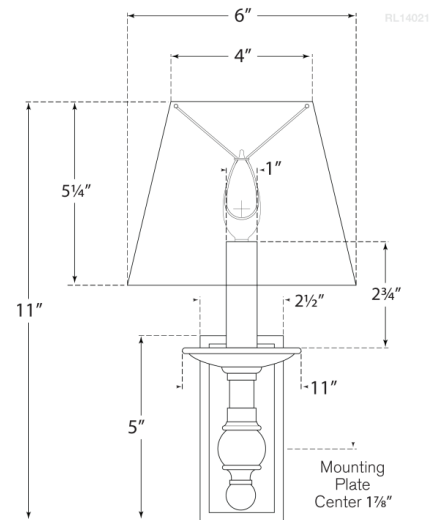

# Payson Sconce

**Polished Nickel with Silk Shade**

- Socket: E12 Candelabra
- Wattage: 40 B11
- Weight: 3 Pounds
- Extension: 7"
- Backplate: 2.5" x 5" Rectangle
- Shade Details: 4" x 6" x 5.25"
- Note: Requires Smaller Outlet Box

## Measurements

**RL14021PN**

6"W x 11"H | 15.2W x 27.9H CM

RALPH LAUREN