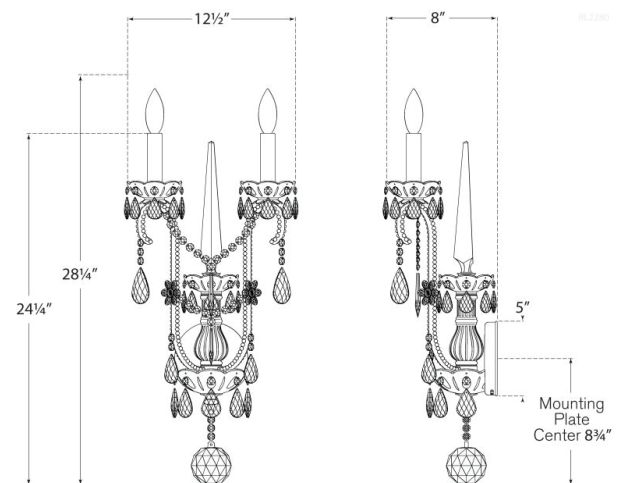

Discover a variety of options on RalphLauren.com/Home

Alessandra Large Chandelier Sconce

Antique Silver Leaf with Crystal

- Socket: 2 - E12 Candelabra
- Wattage: 2 - 40 B11
- Weight: 9 Pounds
- Extension: 8"

Measurements

RL 2280ASL-CG

12.5"W x 24.25"H x 5" Round Backplate | 31.7W x 61.5H x 12.7 CM

RALPH LAUREN