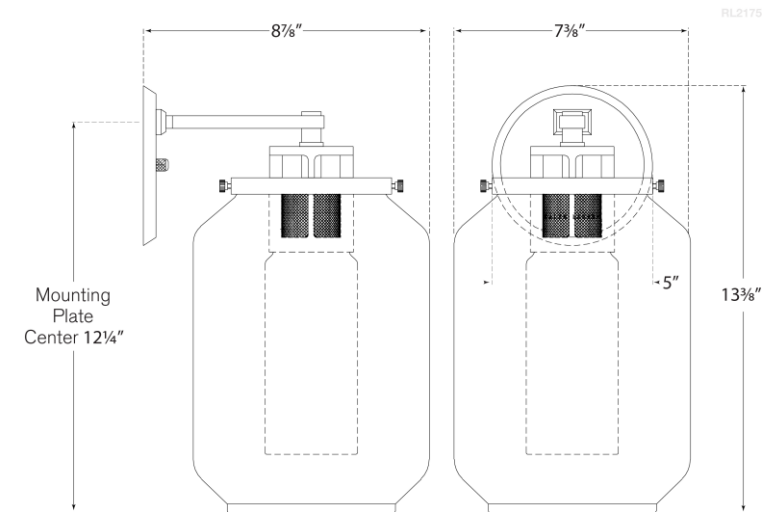

TEAR SHEET

Upton Large Sconce

Item # RL 2175BZ

Designer: Ralph Lauren

Height: 13.25"

Width: 7.5"

Extension: 9"

Backplate: 5" Round

Finishes: BZ, PN

Glass Options: CG/WG

Socket: E26 Keyless

Wattage: 60 T10

Weight: 5 Pounds

RALPH LAUREN