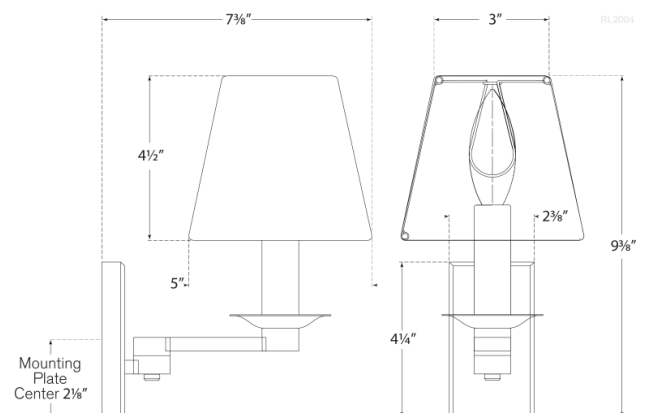

Discover a variety of options on [RalphLauren.com/Home](https://www.RalphLauren.com/Home)

Evans Library Sconce

Bronze with Percalé Shade

- Socket: E12 Candelabra
- Wattage: 25 B11
- Weight: 1 Pound
- Extension: 7.25"
- Backplate: 2.5" x 4.25" Rectangle
- Shade Details: 3" x 5" x 4.5"
- Note: Requires Smaller Outlet Box

Measurements

RL 2004BZ-P

5"W x 9.5"H | 12.7W x 24.1H CM

RALPH LAUREN