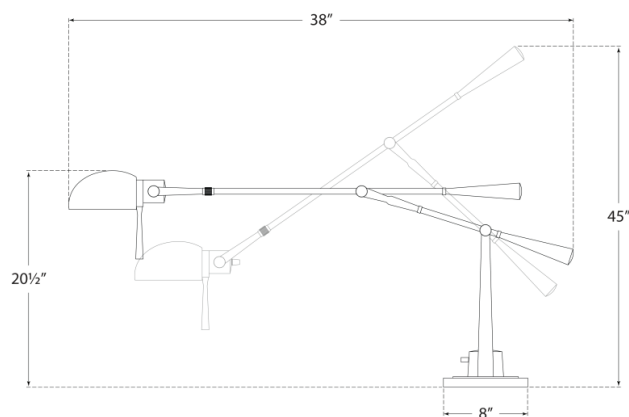

# Equilibrium Table Lamp

Polished Nickel

- Socket: E26 Keyless w/ Dimmer
- Wattage: 75 A19
- Weight: 22 Pounds
- Extension: 38"

## Measurements

RL 11173PN

8"W x 45"H x 8" Round Base | 20.3W x 114.3H x 20.3 CM

RALPH LAUREN