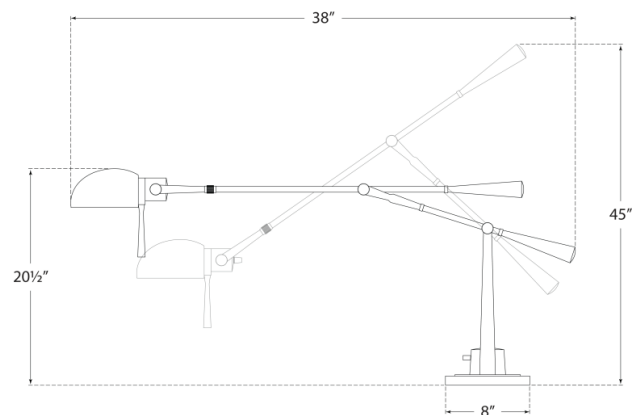

# Equilibrium Table Lamp

**Black Nickel**

- Socket: E26 Keyless w/ Dimmer
- Wattage: 75 A19
- Weight: 22 Pounds
- Extension: 38"

## Measurements

**RL 11173BLK**

8"W x 45"H x 8" Round Base | 20.3W x 114.3H x 20.3 CM

**RALPH LAUREN**