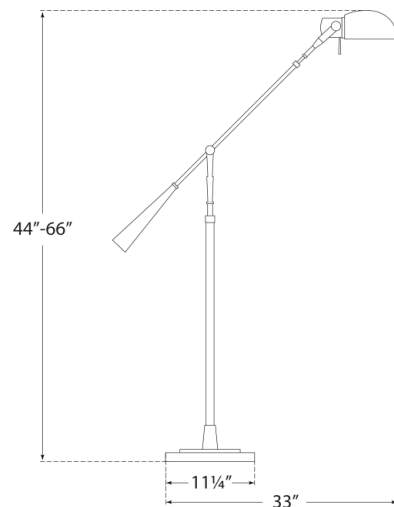

Discover a variety of options on [RalphLauren.com/Home](https://www.RalphLauren.com/Home)

Equilibrium Floor Lamp

Black Nickel

- Socket: E26 Dimmer
- Wattage: 75 A19
- Weight: 28 Pounds
- Extension: 33"
- Min. Custom Height: 44"

Measurements

RL 11170BLK

11.25"W x 66"H x 11.25" Round Base | 28.5W x 167.6H x 28.5 CM

Side View