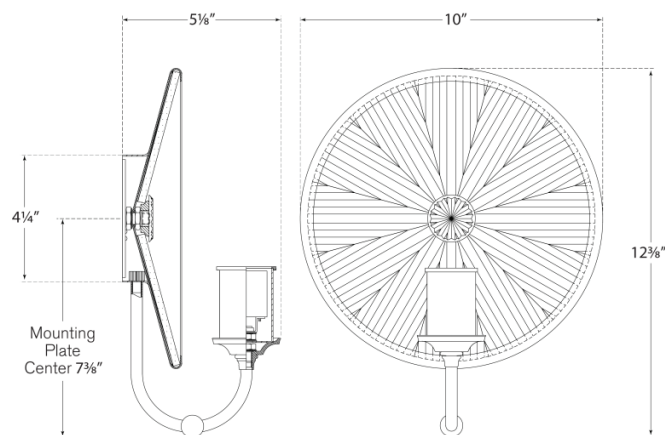

Discover a variety of options on [RalphLauren.com/Home](https://www.RalphLauren.com/Home)

Rivington Small Round Sconce

Natural Brass with Ribbed Mirror

- Socket: E26 Keyless
- Wattage: 60 ST18
- Weight: 4 Pounds
- Extension: 5"
- Backplate: 4.25" Round

Measurements

RL 2064NB

10"W x 12.25"H | 25.4W x 31.1H CM

RALPH LAUREN