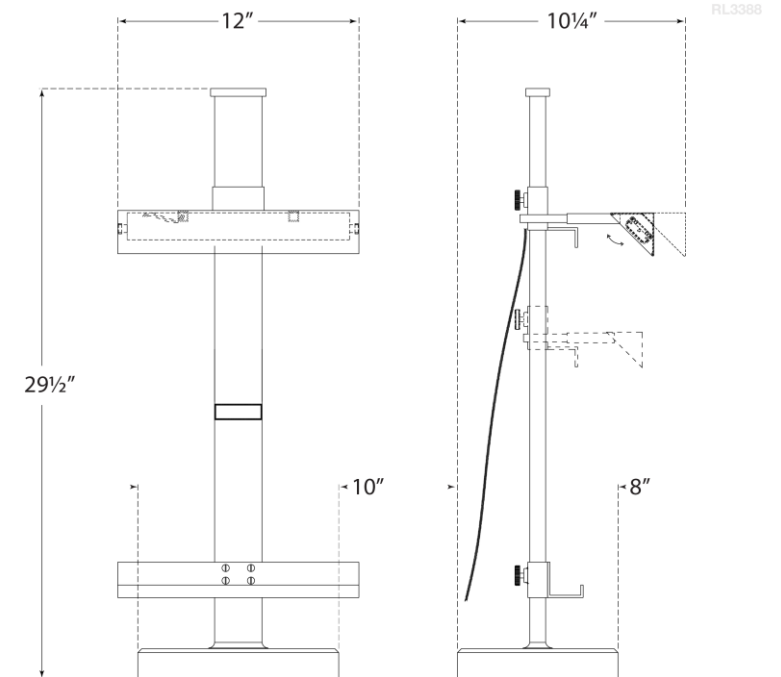

TEAR SHEET

Langham Table Lamp

Item # RL 3388BZ

Designer: Ralph Lauren

Height: 29.5"

Width: 12"

Extension: 9.5" - 10.25"

Base: 8" x 10" Rectangle

Finishes: BZ, NB, PN

Socket: Dedicated LED w/ Dimmer on Cord

Wattage: 9w (900lm)

Weight: 15 Pounds

RALPH LAUREN