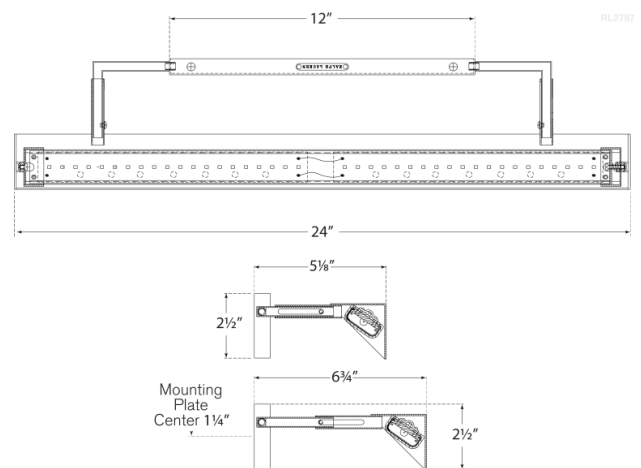

Discover a variety of options on [RalphLauren.com/Home](https://www.RalphLauren.com/Home)

Langham Medium Picture Light

Bronze

- Socket: Dedicated LED
- Wattage: 18w (1800lm)
- Weight: 5 Pounds
- Extension: 5.25" - 6.75"
- Backplate: 12" x 2.5" Rectangle

Measurements

RL 2787BZ

24"W x 2.5"H | 60.9W x 6.35H CM

RALPH LAUREN