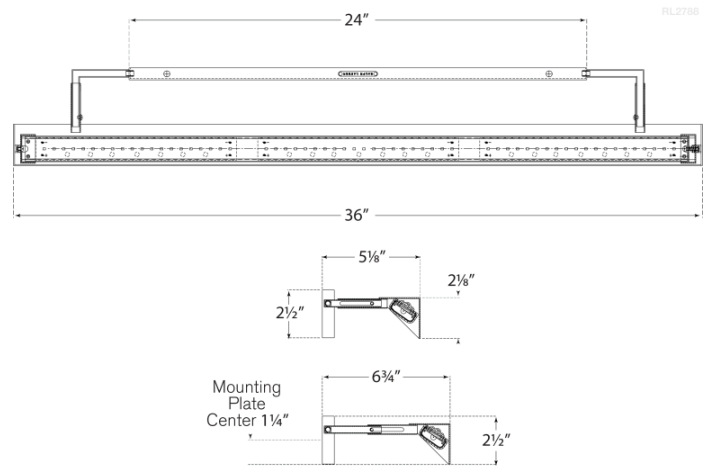

Discover a variety of options on [RalphLauren.com/Home](https://www.RalphLauren.com/Home)

Langham Large Picture Light

Natural Brass

- Socket: Dedicated LED
- Wattage: 27w (2700lm)
- Weight: 10 Pounds
- Extension: 5.25" - 6.75"
- Backplate: 24" x 2.5" Rectangle

Measurements

RL 2788NB

36"W x 2.5"H | 91.4W x 6.35H CM

RALPH LAUREN