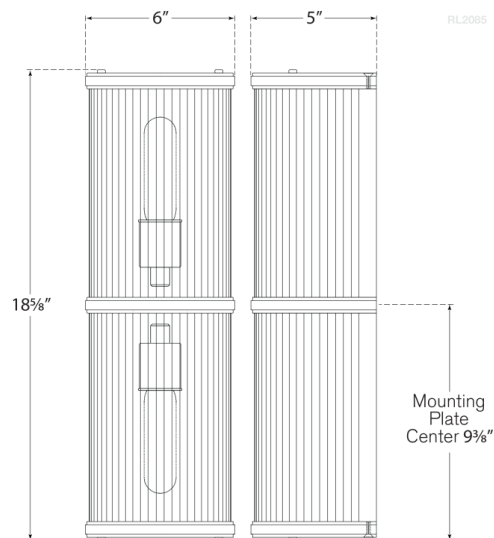

Discover a variety of options on [RalphLauren.com/Home](https://www.RalphLauren.com/Home)

Allen Medium Linear Sconce

Natural Brass and Glass Rods

- Socket: 2 - E26 Keyless
- Wattage: 2 - 60 B11
- Weight: 11 Pounds
- Extension: 5"
- Backplate: 4.25" x 18" Rectangle

Measurements

RL 2085NB

6"W x 18.5"H | 15.2W x 46.9H CM

RALPH LAUREN