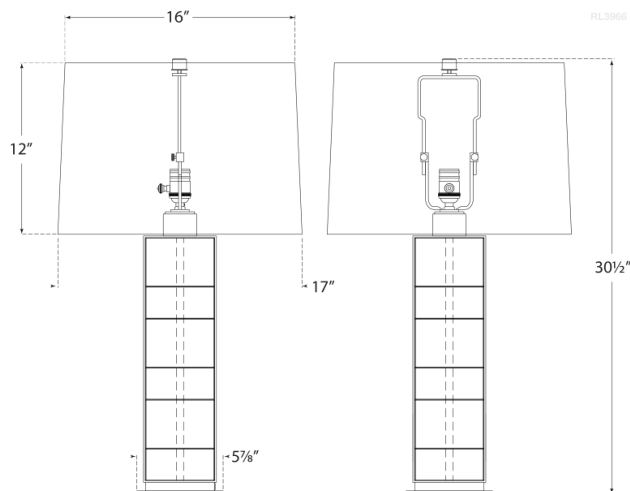

Discover a variety of options on [RalphLauren.com/Home](https://www.RalphLauren.com/Home)

Ellis Table Lamp

Natural Brass and Quartz with Percalé Shade

- Socket: E26 Dimmer
- Wattage: 75 A19
- Weight: 26 Pounds
- Shade Details: 16" x 17" x 12" Square

Measurements

RL 3966NB/Q-P

17"W x 30.5"H x 6" Square Base | 43.1W x 77.4H x 15.2 CM

RALPH LAUREN