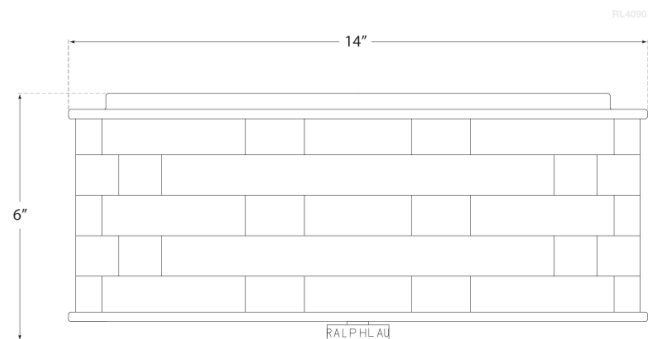

# Ella Woven Small Flush Mount

**Natural Brass with White Glass**

- Socket: 2 - E26 Keyless
- Wattage: 2 - 60 A19
- Weight: 16 Pounds

## Measurements

**RL 4090NB-WG**

14"W x 6"H | 35.5W x 15.2H CM

**RALPH LAUREN**