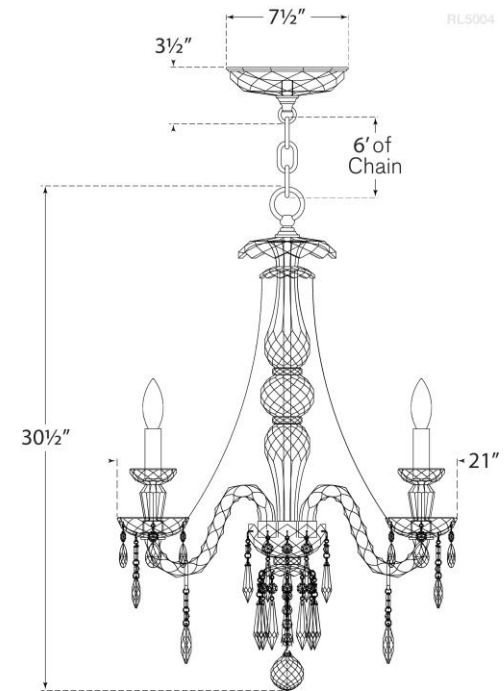

TEAR SHEET

Daniela 4-Light Chandelier

Item # RL 5004CG

Designer: Ralph Lauren

Height: 30.5"

Width: 21"

Canopy: 7.5" Round

Finishes: CG

Socket: 4 - E12 Candelabra

Wattage: 4 - 60 C11

Weight: 33 Pounds

RALPH LAUREN