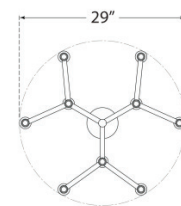

Discover a variety of options on RalphLauren.com/Home

Barrett Medium Knurled Chandelier

Polished Nickel with Polished Nickel Shades

- Socket: 9 - E12 Candelabra
- Wattage: 9 - 40 T6
- Weight: 32 Pounds
- Fixture Height: 19.5"
- Min. Custom Height: 30"
- Shade Details: 2.5" x 7" x 4.75"

Measurements

RL 5224PN-PN

37"W x 47"H x 6" Round Canopy | 93.9W x 119.3H x 15.2 CM

Bottom View
(No Shades)

Bottom View
(With Shades)