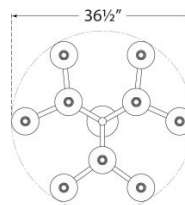

Discover a variety of options on RalphLauren.com/Home

Barrett Medium Knurled Chandelier

Polished Nickel with Polished Nickel Shades

- Socket: 9 - E12 Candelabra
- Wattage: 9 - 40 T6
- Weight: 32 Pounds
- Fixture Height: 19.5"
- Min. Custom Height: 30"
- Shade Details: 2.5" x 7" x 4.75"

Measurements

RL 5224PN-PN

37"W x 47"H x 6" Round Canopy | 93.9W x 119.3H x 15.2 CM

Bottom View
(No Shades)

Bottom View
(With Shades)