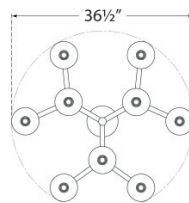

Discover a variety of options on [RalphLauren.com/Home](https://www.RalphLauren.com/Home)

Barrett Medium Knurled Chandelier

Natural Brass

- Socket: 9 - E12 Candelabra
- Wattage: 9 - 40 T6
- Weight: 23 Pounds
- Fixture Height: 15.5"
- Min. Custom Height: 30"
- Note: Custom Height Available

Measurements

RL 5224NB

31"W x 47"H x 6" Round Canopy | 78.7W x 119.3H x 15.2 CM

Bottom View
(No Shades)

Bottom View
(With Shades)