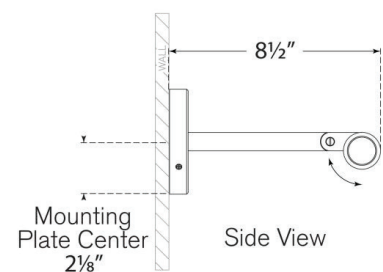

Discover a variety of options on [RalphLauren.com/Home](https://www.RalphLauren.com/Home)

Barrett 18" Picture Light

Polished Nickel

- Socket: Dedicated LED
- Wattage: 16w (1300lm)
- Weight: 5 Pounds
- Extension: 8.5"
- Note: Requires Smaller Outlet Box

Measurements

RL 2723PN

18"W x 4.25"H x 4.25" Round Backplate | 45.7W x 10.7H x 10.7 CM

Front View

Side View

RALPH LAUREN