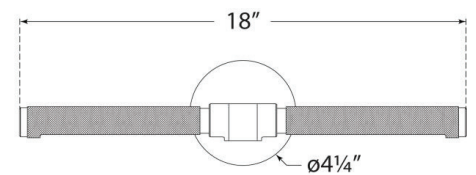

Discover a variety of options on [RalphLauren.com/Home](https://www.RalphLauren.com/Home)

Barrett 18" Picture Light

Polished Nickel

- Socket: Dedicated LED
- Wattage: 16w (1300lm)
- Weight: 5 Pounds
- Extension: 8.5"
- Note: Requires Smaller Outlet Box

Measurements

RL 2723PN

18"W x 4.25"H x 4.25" Round Backplate | 45.7W x 10.7H x 10.7 CM

Front View

Side View

RALPH LAUREN