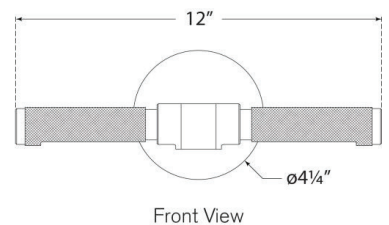

Discover a variety of options on [RalphLauren.com/Home](https://www.RalphLauren.com/Home)

Barrett 12" Picture Light

Polished Nickel

- Socket: Dedicated LED
- Wattage: 12w (1000lm)
- Weight: 4 Pounds
- Extension: 8.5"
- Note: Requires Smaller Outlet Box

Measurements

RL 2722PN

12"W x 4.25"H x 4.25" Round Backplate | 30.4W x 10.7H x 10.7 CM

Front View

Side View

RALPH LAUREN