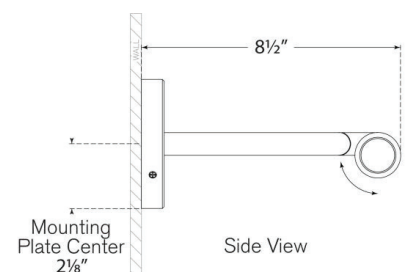

Discover a variety of options on [RalphLauren.com/Home](https://www.RalphLauren.com/Home)

Barrett 12" Picture Light

Polished Nickel

- Socket: Dedicated LED
- Wattage: 12w (1000lm)
- Weight: 4 Pounds
- Extension: 8.5"
- Note: Requires Smaller Outlet Box

Measurements

RL 2722PN

12"W x 4.25"H x 4.25" Round Backplate | 30.4W x 10.7H x 10.7 CM

Front View

Side View

RALPH LAUREN