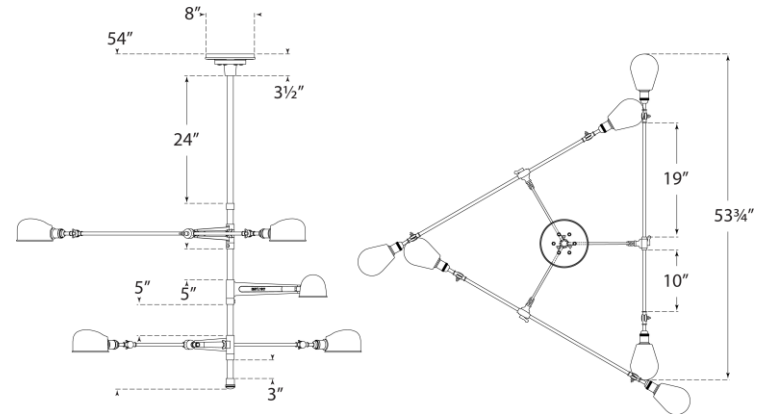

TEAR SHEET

RL '67 Extra Large Triple Arm Chandelier

Item # RL 5032BN

Designer: Ralph Lauren

O/A Height: 54"

Fixture Height: 26"

Min. Custom Height: 43"

Width: 66.75"

Canopy: 8" Round

Finishes: BZ, NB, PN

Socket: 6 - E26 Keyless

Wattage: 6 - 40 A19

Weight: 28 Pounds

Note: Custom Height Available

RALPH LAUREN