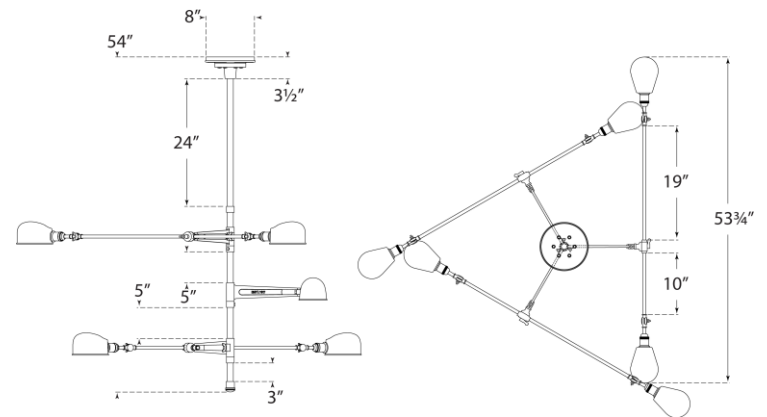

TEAR SHEET

RL '67 Extra Large Triple Arm Chandelier

Item # RL 5032BZ

Designer: Ralph Lauren

O/A Height: 54"

Fixture Height: 26"

Min. Custom Height: 43"

Width: 66.75"

Canopy: 8" Round

Finishes: BZ, NB, PN

Socket: 6 - E26 Keyless

Wattage: 6 - 40 A19

Weight: 28 Pounds

Note: Custom Height Available

RALPH LAUREN