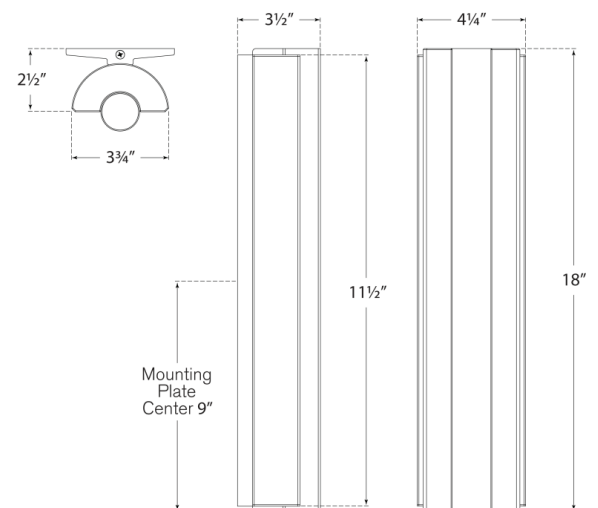

# Daley Medium Linear Sconce

Natural Brass with Crystal

- Socket: Dedicated LED
- Wattage: 12w (1920lm)
- Weight: 9 Pounds
- Extension: 3.25"
- Backplate: 4.25" x 17.5" Rectangle

## Measurements

RL 2321NB-CG

4.25"W x 18"H | 10.7W x 45.7H CM

RALPH LAUREN