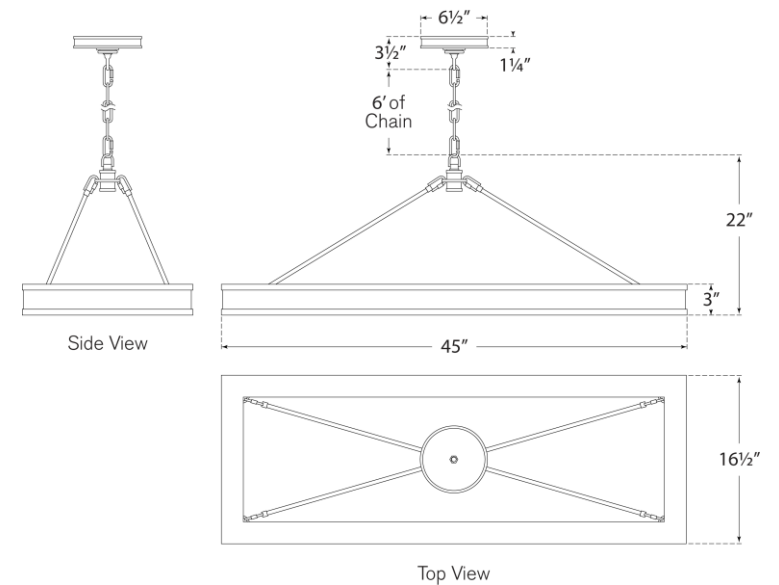

TEAR SHEET

Roark Rectangular Chandelier

Item # RL 5134PN

Designer: Ralph Lauren

Height: 22"

Width: 45" x 16.5"

Canopy: 6.5" Round

Finishes: AI, NB, PN

Socket: 24 - E26 Keyless

Wattage: 24 - 40 ST18

Weight: 37 Pounds

Note: Bulb Sold Separately

RALPH LAUREN