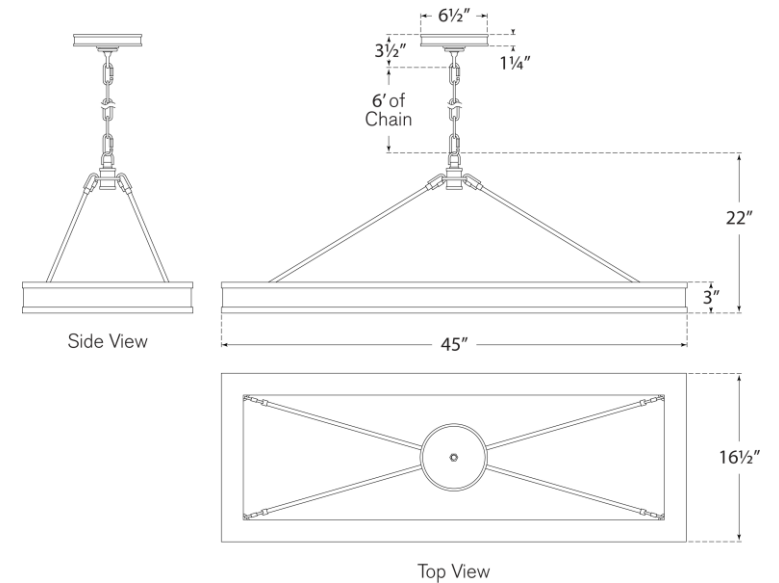

TEAR SHEET

Roark Medium Rectangular Pendant

Item # RL 5134NB

Designer: Ralph Lauren

Height: 22"

Width: 45" x 16.5"

Canopy: 6.5" Round

Finishes: AI, NB, PN

Socket: 24 - E26 Keyless

Wattage: 24 - 40 ST18

Weight: 37 Pounds

Note: Bulb Sold Separately

RALPH LAUREN