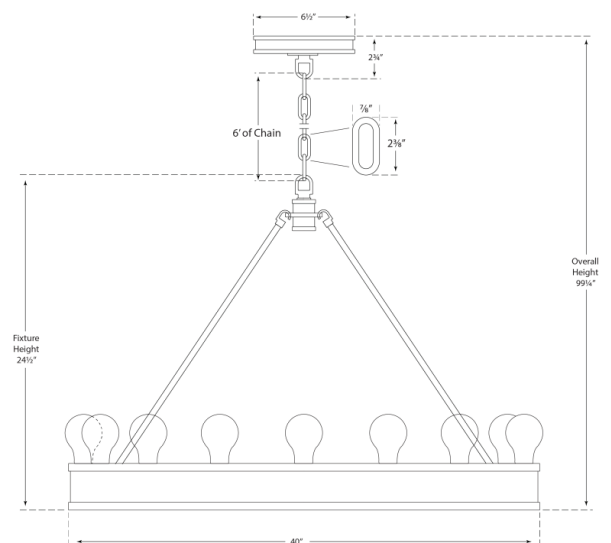

Discover a variety of options on [RalphLauren.com/Home](https://www.RalphLauren.com/Home)

Roark 40" Modular Ring Chandelier

Natural Brass

- Socket: 20 - E26 Keyless
- Wattage: 20 - 40 ST18
- Weight: 35 Pounds
- Note: Bulb Sold Separately

Measurements

RL 5132NB

40"W x 24.5"H x 6.5" Round Canopy | 101.6W x 62.2H x 16.5 CM

RALPH LAUREN