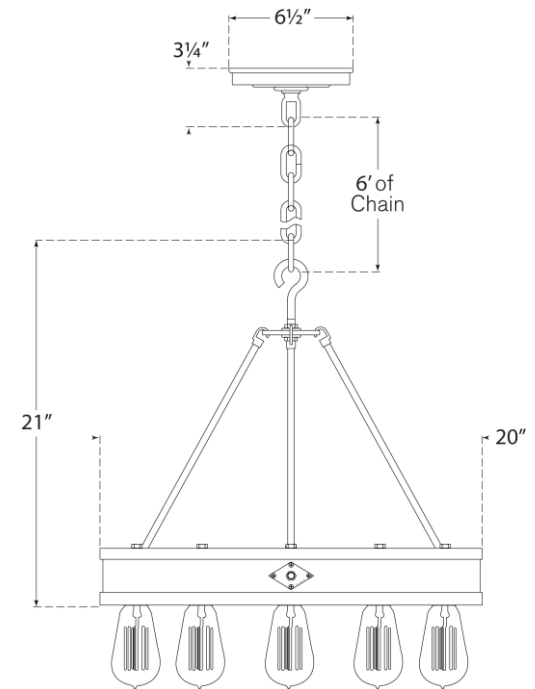

TEAR SHEET

Roark 20" Modular Ring Chandelier

Item # RL 5130NB

Designer: Ralph Lauren

Height: 19"

Width: 20"

Canopy: 6.5" Round

Finishes: AI, NB, PN

Socket: 12 - E26 Keyless

Wattage: 12 - 40 ST18

Weight: 20 Pounds

Note: Bulb Sold Separately

RALPH LAUREN